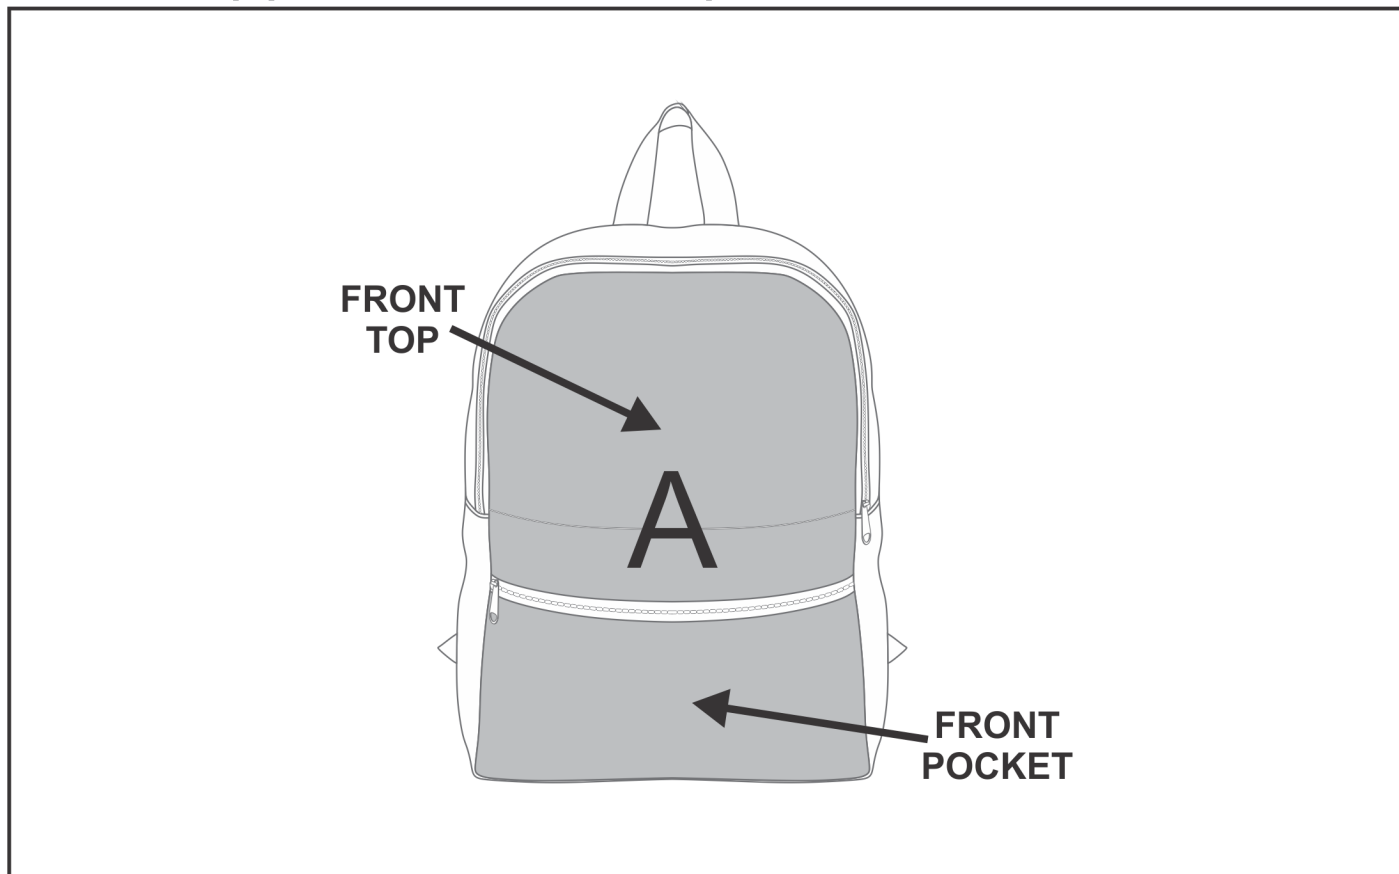

SG-HP-66-G

PPS Hoppla Huron Backpack

Need to know:

- Includes 1-Position Sublimation (setup fees apply)
- **Please Note: We cannot guarantee 100% logo Alignment on all Brandable Panels.**

Branding Options:

Position A

1. Custom Sublimation A (CPSUB-A)
Full Colour
Size: 706mm wide x 441mm high